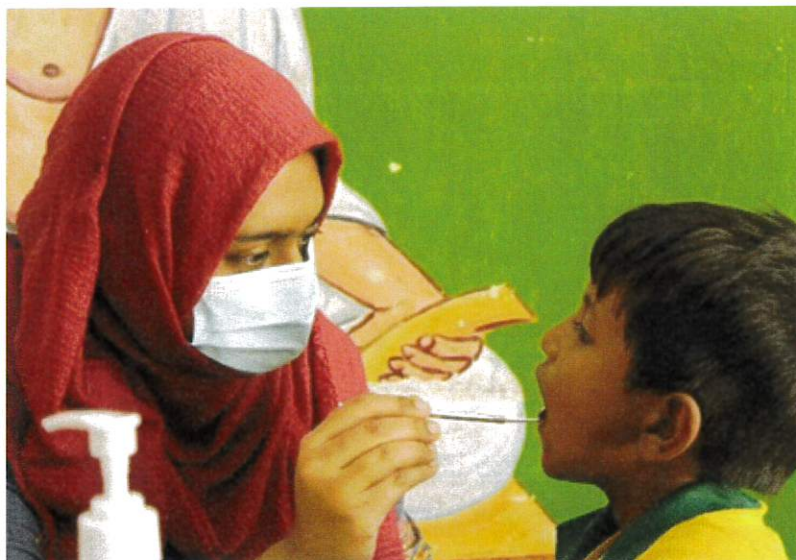

Dr. Teeth - Smile and shine, was a project executed by Rotaract Club of Ethiraj College for Women under the area of focus Water sanitation and hygiene for the World Rotaract Week. Oral health and oral hygiene is extremely important and for that reason, through this project we organized a dental screening camp at a government school, to be of service to the students there, for their benefit. We were accompanied by doctors from Dentistree, a renowned dental hospital who collaborated with us for this motive at Chennai Middle School, Thousand Lights and conducted the oral hygiene camp for 45 students.